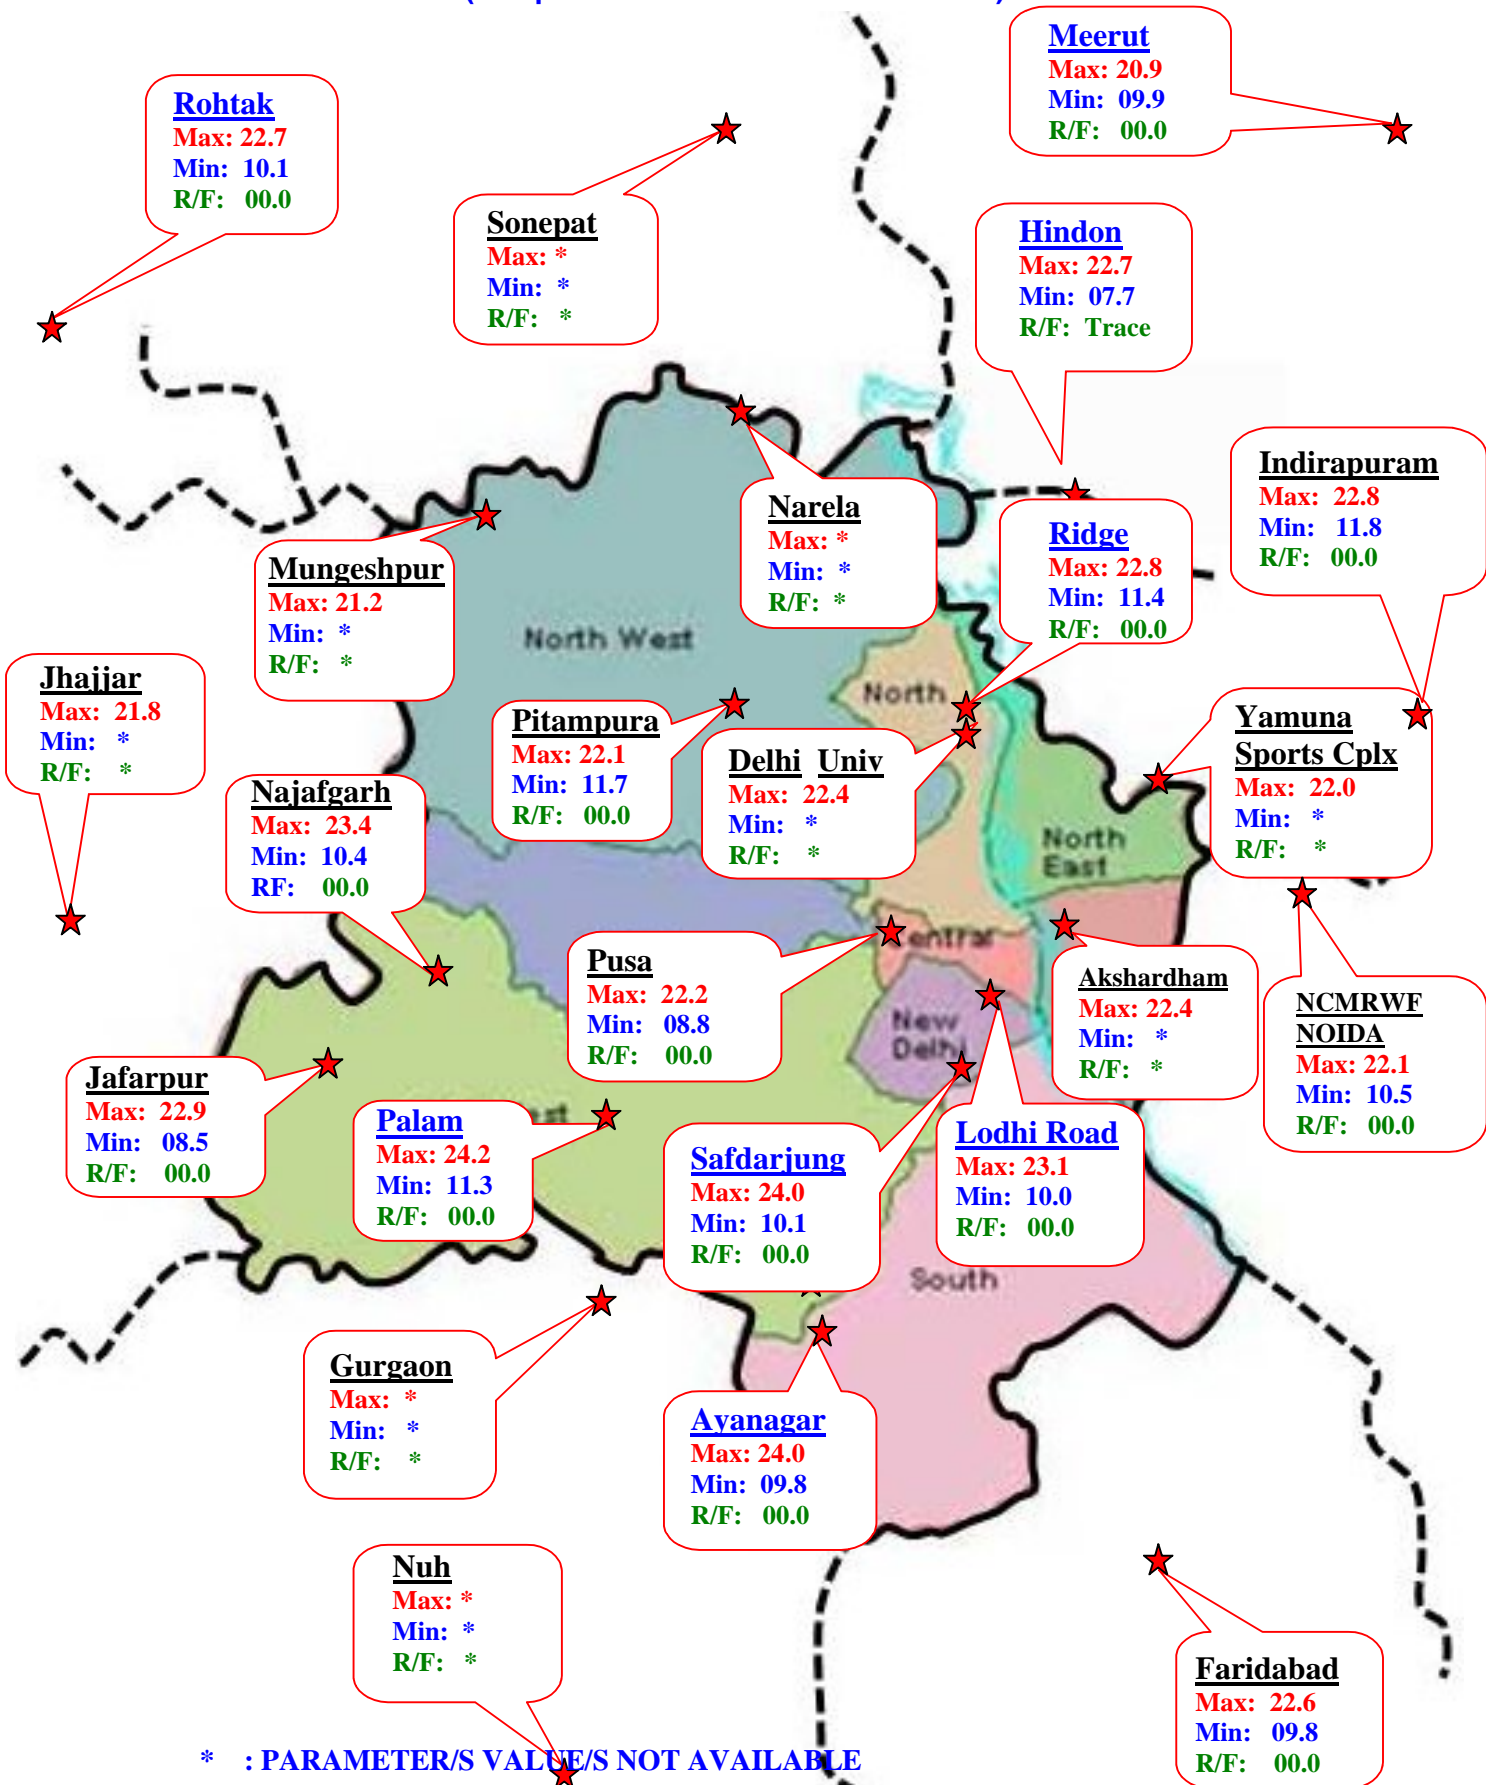

Weather Report for NCR Delhi

(Maximum and Minimum Temperatures past 24 hours IST -- Dated: 04.02.2012
(Temperature in °C and Rainfall in mm)

* : PARAMETER/S VALUE/S NOT AVAILABLE

➤ : Stations in black are automatic weather stations (AWS).

➤ : Stations in blue are manual observatory stations